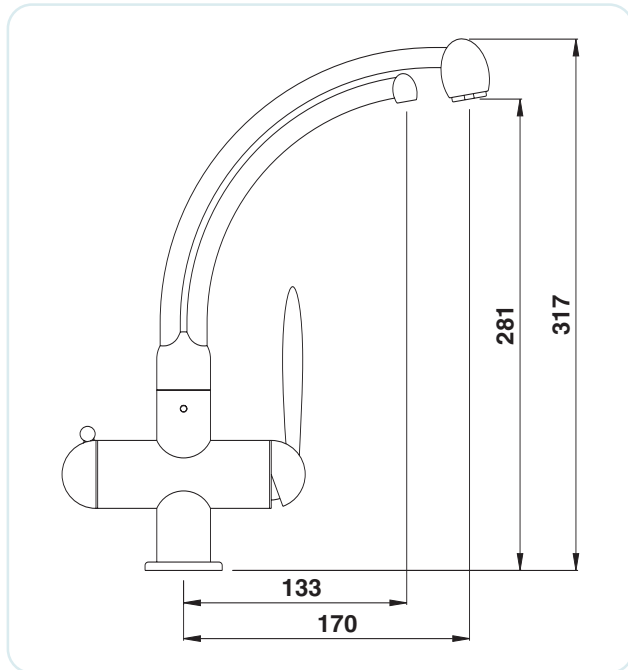

The Filter unit fits discreetly under the sink and attaches conveniently to the existing supply using simple push fit connectors.

Two curvaceous spouts with stylish oval heads operated by a teardrop effect ergonomic handle combine to create a stunning tap. Both spouts rotate independently giving optimum ease of use making this an eye-catching but equally functional tap. Springflow is operated via a separate handle and is dispensed through the second spout.

Available in the stunning Chrome, Brushed Steel and Aluminium finishes.

TRIOM SPRINGFLOW®

Monobloc Filter Tap

Minimum Recommended Pressure:

- Use with Low Pressure System (1m Head / 0.1 Bar)

Features:

- Quarter Turn Ceramic Disc Valve
- Dual Flow
- Fast Fit Flexi-Tails