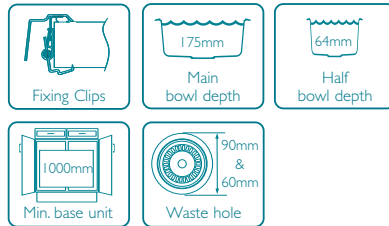

ONESTO

Ceramic 1.5 Bowl & Drainer

Inset

Left or Right Handed

The Onesto is an inset, ceramic one and a half bowl sink with large minimalist drainer. The expansive main bowl, suitable for washing the largest of non-dishwasher items, and a small half bowl make the Onesto the perfect multi function sink.

The half bowl is situated at the back of the sink to exploit maximum area for the main bowl and drainer:

Its soft sweeping contours lead into the uniquely shaped, over sized main bowl.

The Onesto is available in two colours, Matt White and Aluminium.

ONESTO

Ceramic 1.5 Bowl & Drainer

Inset

Left or Right Handed

OO15

Features

- Fireclay Ceramic
- Pre drilled 35mm tap hole
- Large sweeping main bowl

Colours

Matt White

Aluminium

We reserve the right to amend specifications, weights, measures and colour availability without prior notice. All measurements are in millimetres unless otherwise stated.