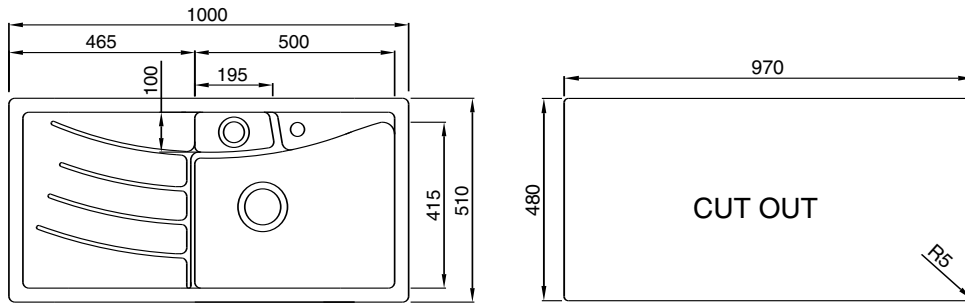

The half bowl is situated at the back of the sink to exploit maximum area for the main bowl and drainer:

Its soft sweeping contours lead into the uniquely shaped, over sized main bowl.

The Onesto is available in two colours, Matt White and Aluminium.

ONESTO

Ceramic 1.5 Bowl & Drainer

Inset

Left or Right Handed

OO15

Features

- Fireclay Ceramic
- Pre drilled 35mm tap hole
- Large sweeping main bowl

Colours

Matt White

Aluminium

We reserve the right to amend specifications, weights, measures and colour availability without prior notice. All measurements are in millimetres unless otherwise stated.