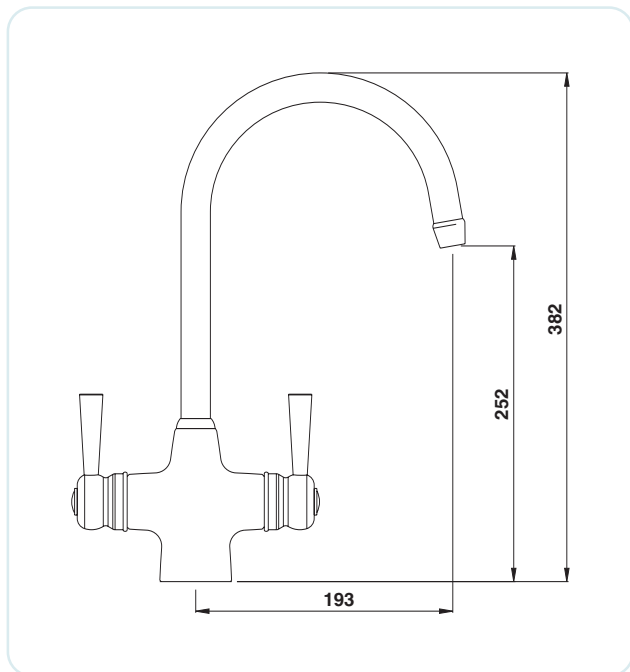

The Filter unit fits discreetly under the sink and attaches conveniently to the existing supply using simple push fit connectors.

Clean, attractive lines and a long spout make the Jordan a striking member of Springflow family. Both finishes complement this popular tap that works well against so many contemporary and more traditional environments. It boasts solid easy reach handles for efficient operation and a rotating swan neck that allows accurate flow direction.

Available in the stunning Chrome and Brushed Steel finishes.

JORDAN SPRINGFLOW®

Monobloc Filter Tap

Minimum Recommended Pressure:

- Use with Low Pressure System (1m Head / 0.1 Bar)

Features:

- Quarter Turn Ceramic Disc Valve
- Dual Flow
- Fast Fit Flexi-Tails

We reserve the right to amend specifications, weights, measures and colour availability without prior notice. All measurements are in millimetres unless otherwise stated.