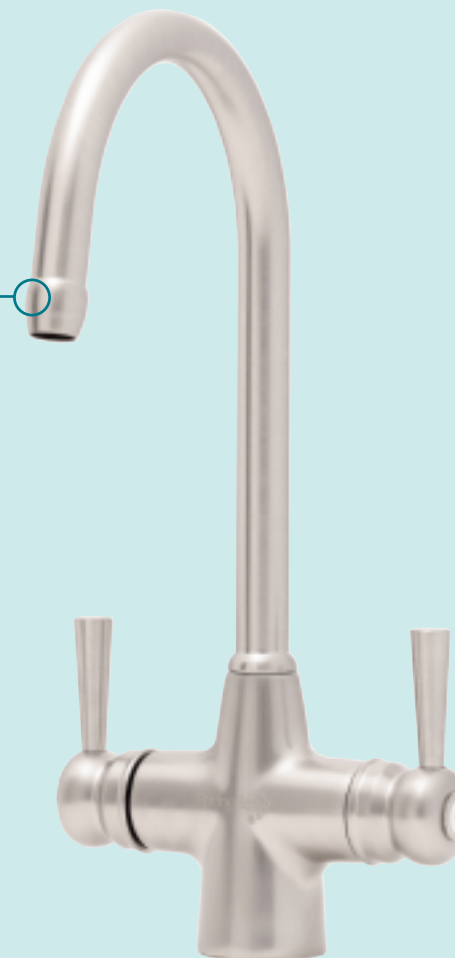

JORDAN SPRINGFLOW®

Monobloc filter tap

At the turn of a handle Astracast's Springflow taps dispense an endless supply of refreshing, crystal clear water. Astracast's patented valve system means there is no additional handles or fuss.

The Filter unit fits discreetly under the sink and attaches conveniently to the existing supply using simple push fit connectors.

Clean, attractive lines and a long spout make the Jordan a striking member of Springflow family. Both finishes complement this popular tap that works well against so many contemporary and more traditional environments. It boasts solid easy reach handles for efficient operation and a rotating swan neck that allows accurate flow direction.

Available in the stunning Chrome and Brushed Steel finishes.

JORDAN SPRINGFLOW®

Monobloc Filter Tap

Minimum Recommended Pressure:

- Use with Low Pressure System (1m Head / 0.1 Bar)

Features:

- Quarter Turn Ceramic Disc Valve
- Dual Flow
- Fast Fit Flexi-Tails

Finishes available

At the turn of a handle Astracast's Springflow taps dispense an endless supply of refreshing, crystal clear water. Astracast's patented valve system means there is no additional handles or fuss.