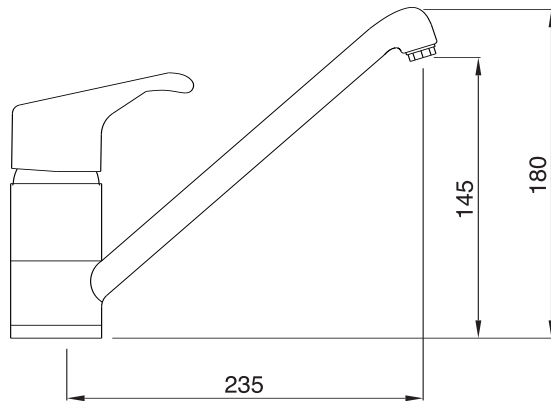

FINESSE SPRINGFLOW®

Single lever filter tap