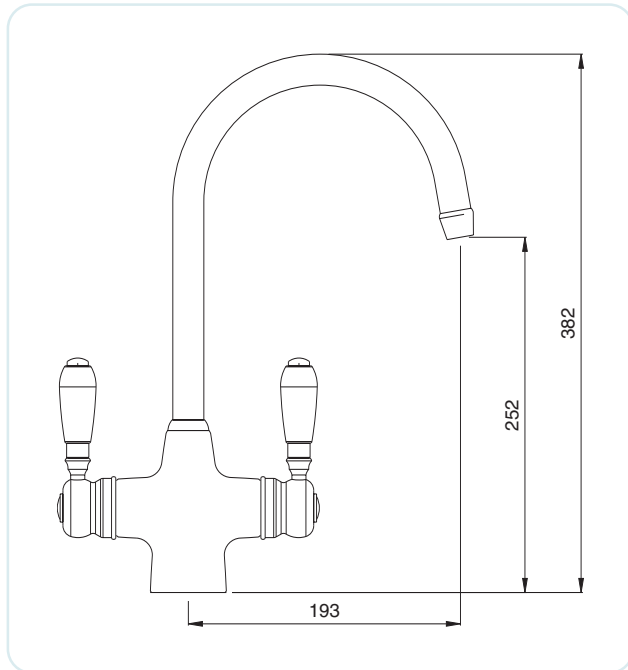

The Filter unit fits discreetly under the sink and attaches conveniently to the existing supply using simple push fit connectors.

A timeless and classic design the Colonial Springflow filter tap is a popular choice. Porcelain effect handles give this tap a traditional feel. A long spout gives excellent reach enabling flow direction to more than one bowl. Ease of use handles are an added benefit on this enduring model.

Available in the stunning Chrome and Gold finishes.

COLONIAL SPRINGFLOW®

Monobloc Filter Tap

Minimum Recommended Pressure:

- Use with Low Pressure System (1m Head / 0.1 Bar)

Features:

- Quarter Turn Ceramic Disc Valve
- Dual Flow
- Fast Fit Flexi-Tails