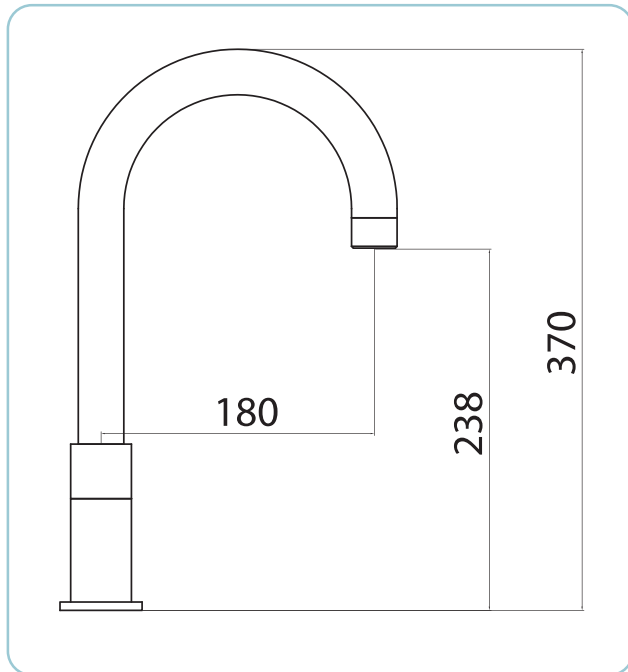

WATERLOO

Monobloc

A one-piece designer cubic style tap for the more fashionable kitchen, a progressive valve control makes the control of water and temperature flow easy to manage. Through turning the centre cube temperature will increase from cold to warm to hot as the turn is increased.

The Waterloo tap brings together a solid geometric style available in either brushed or a polished finish.

WATERLOO

Monobloc

Minimum Recommended Pressure:

- Use with High Pressure System (1.0 Bar)

Features:

- Swivel spout single flow
- Designer cubic style tap for the more fashionable kitchen
- Progressive valve control, making the control of water and temperature flow easy to manage through turning this centre cube
- Heavy weight product.