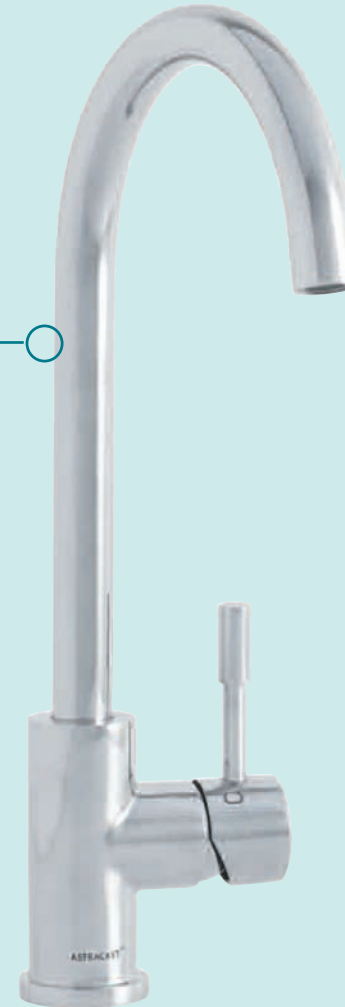

# Vanguard

## Single Lever

This tubular style side lever design is simple and stylish ideal for ultra-modern minimalist living space. The high spout and low position of the handle afford this design simple operation and practical usability.

# Vanguard

Single lever

Drawing needed

Minimum Recommended Pressure:

- Use with High Pressure System / Combi Boiler with 5m Head / 0.5 Bar

Features:

- Single lever
- Single Flow

Finishes available

Polished  
**TP0728**

Brushed  
**TP0753**

We reserve the right to amend specifications, weights, measures and colour availability without prior notice. All measurements are in millimetres unless otherwise stated.