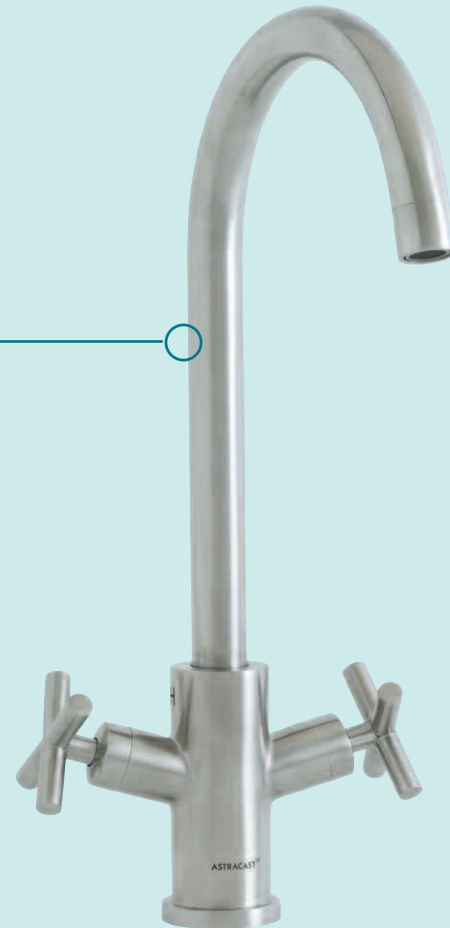

Valiant Monoloc

Introducing the capstan cross handle to this tall and elegant cruciform design creates a stunning eye-catching look with a nautical twist – now so popular in bathrooms.

Valiant

Monobloc

Drawing needed

Minimum Recommended Pressure:

- Use with Medium Pressure System / Combi Boiler with 5m Head / 0.3 Bar

Features:

- Monobloc
- Single Flow
- Quarter Turn

Finishes available

Polished
TP0726

Brushed
TP0721

We reserve the right to amend specifications, weights, measures and colour availability without prior notice. All measurements are in millimetres unless otherwise stated.