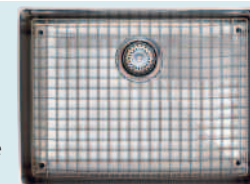

Demi
Drainer

Replacement Grids

Medium
Large

Medium
Grid

Large
Grid

ONYX ACCESSORIES CODES

Onyx Accessories

Order Code:

Mahogany Chopping Board

NEXCB92

Demi Drainer

BK0648

Medium Grid

BK0640

Large Grid

BK0641