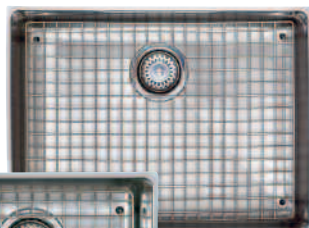

ONYX RANGE

Add the Mahogany Chopping Board as a finishing touch!

ONYX

GRID

BK0640
BK0641

- A Stainless steel grid which protects the bowl whilst allowing easy access to the basket strainer waste.

MAHOGANY CHOPPING BOARD

- A Mahogany Chopping board which sits neatly on top of both the medium and large bowls for easy storage.

NEXCB92

BK0648

BK0641

BK0640

Onyx Accessories

Mahogany Chopping Board
Demi Drainer

Mahogany
Chopping
Board