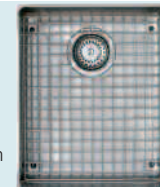

Replacement Grids

Medium
Large

Medium
Grid