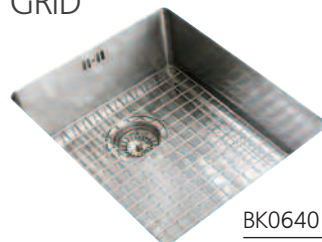

ONYX RANGE

Add the Mahogany Chopping Board as a finishing touch!

ONYX

GRID

BK0640
BK0641

- A Stainless steel grid which protects the bowl whilst allowing easy access to the basket strainer waste.

MAHOGANY CHOPPING BOARD